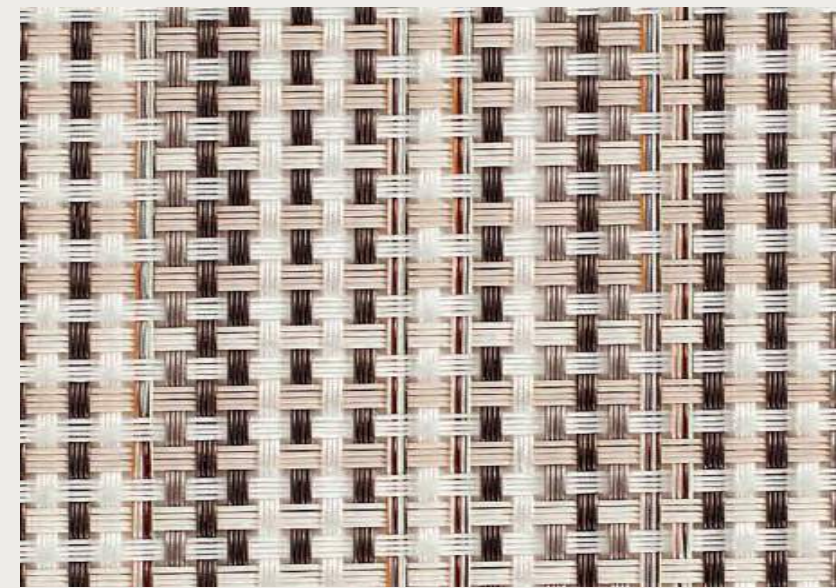

SHAPE		SIZE		STYLE - COLOR
☐	Rectangle	14" × 19"	36 × 48 cm	100433 - ---
☐	Rectangle*	12" × 16"	30 × 41 cm	100440 - ---
☐	Runner	14" × 72"	36 × 183 cm	100434 - ---

* Hospitality size

SHAPE		SIZE		STYLE - COLOR
☐	Rectangle	14" × 19"	36 × 48 cm	100433 - ---
☐	Rectangle*	12" × 16"	30 × 41 cm	100440 - ---
☐	Runner	14" × 72"	36 × 183 cm	100434 - ---

* Hospitality size