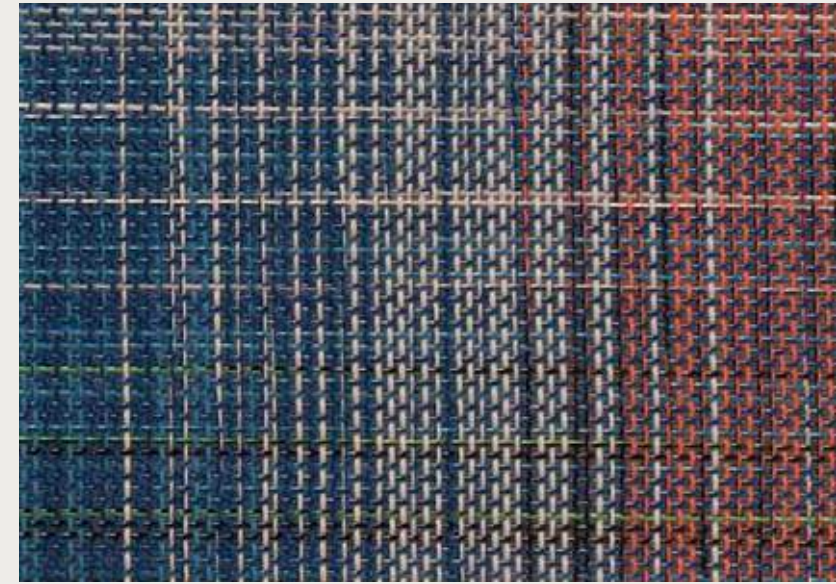

SHAPE	SIZE	STYLE - COLOR
☐ Rectangle	14" x 19" 36 x 48 cm	100411 - ---
☐ Runner	14" x 72" 36 x 183 cm	100412 - ---