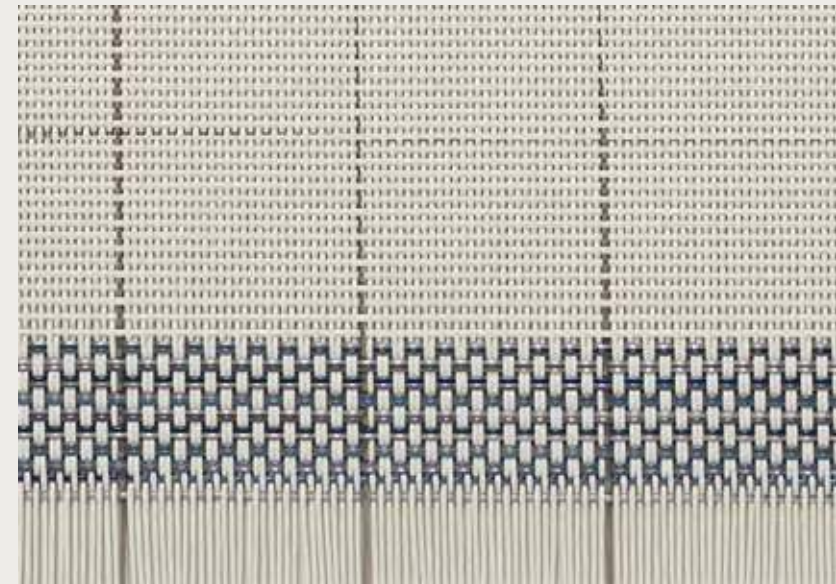

Rib Weave™

Custom Sizes Available

PEARL 004
□

SHAPE	SIZE	STYLE - COLOR
□ Rectangle	14" × 19" 36 × 48 cm	100136 - _ _ _

NATURAL/
BLUE 001

NATURAL/
ORANGE 002

SHAPE	SIZE	STYLE - COLOR
<input type="checkbox"/> Rectangle	14" x 19" 36 x 48 cm	100478 - ---