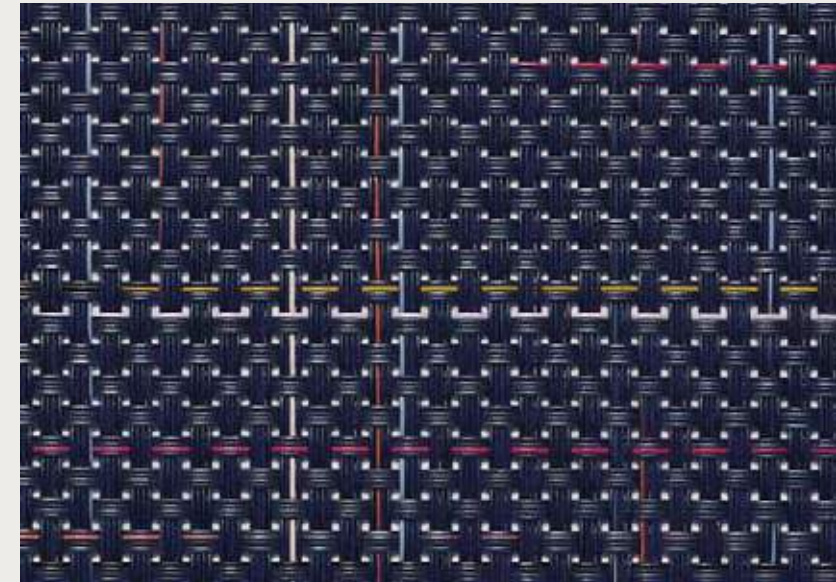

SHAPE

Rectangle

SIZE

14" x 19"

36 x 48 cm

STYLE - COLOR

100528 - ---