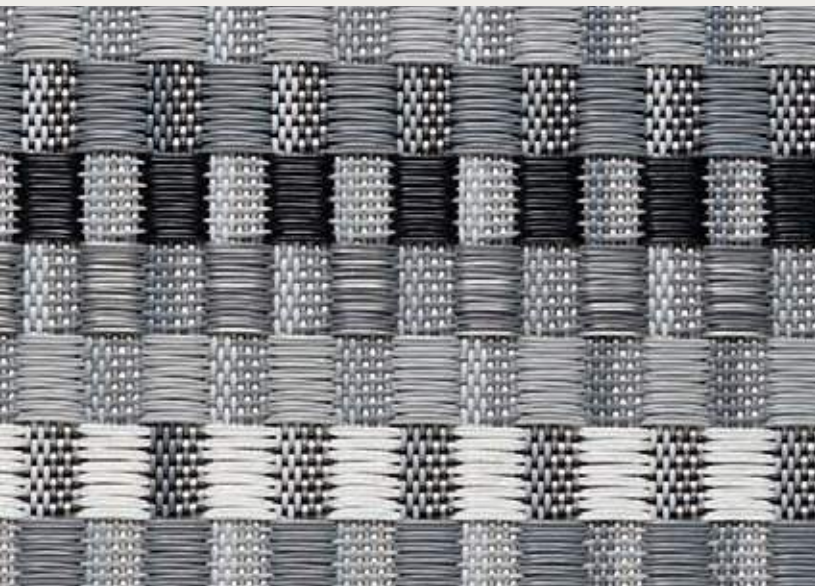

SHADOW 003
□

SHAPE   SIZE   STYLE - COLOR
□   Rectangle   14" × 19"   36 × 48 cm   100525 - ---