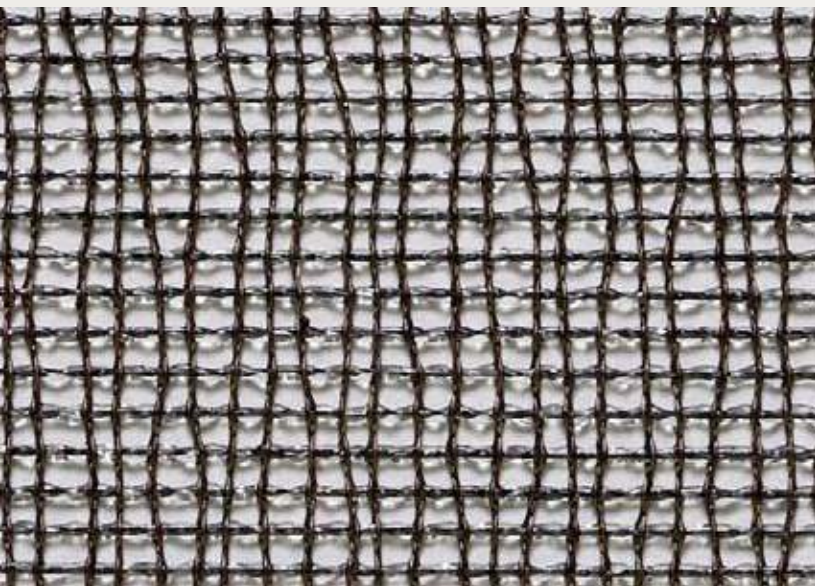

SIZE
diam. 14" 35.6 cm

STYLE - COLOR
100488 - ---

Lattice™

Custom Sizes Available

SILVER, Lattice
Hospitality 2019

Lattice™

Custom Sizes Available

CAVIAR 002