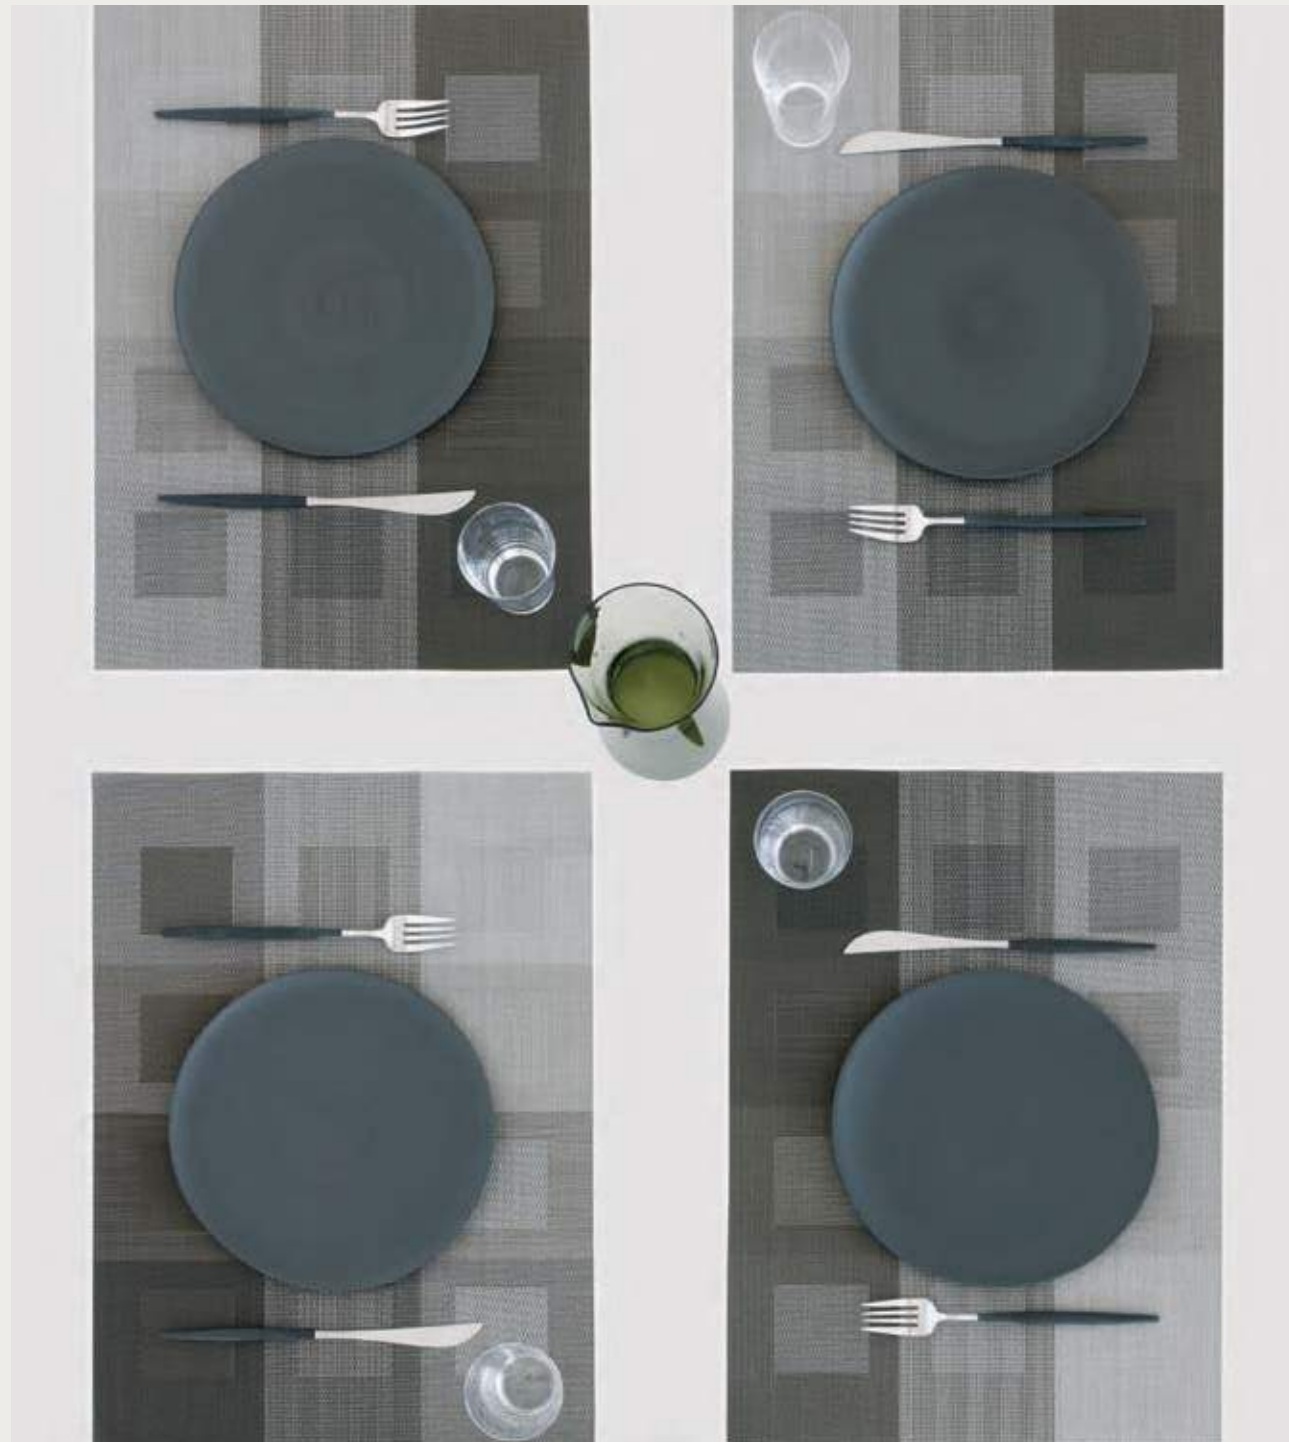

Engineered Squares™

Limited Customization Available

AZURE 001
☐