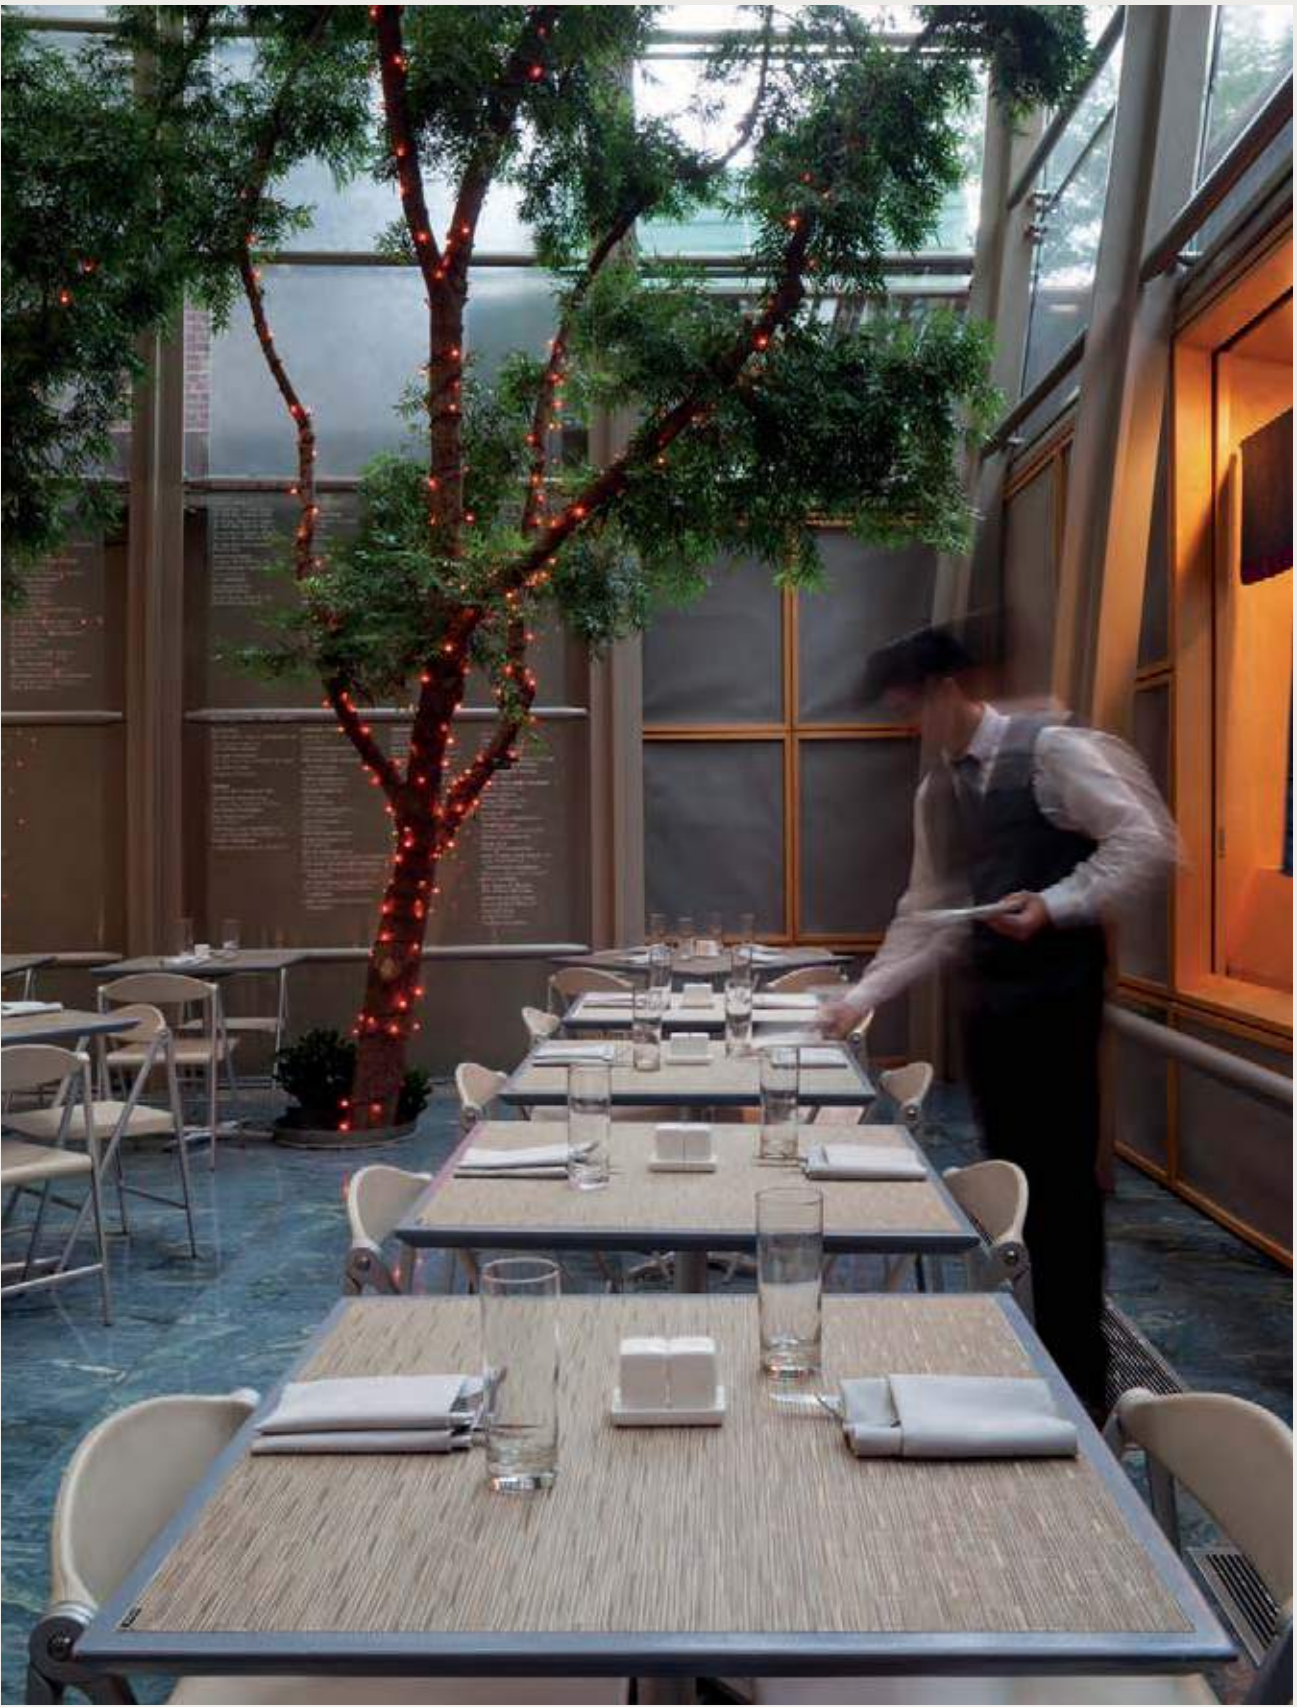

Sold individually. Designed and produced in collaboration with Tivi Design. Assembled in China.

Custom Table Covers and Tray Liners

Above: SOAPSTONE, Mini Basketweave. DUNE, Bamboo. LATTE, Basketweave.
Opposite: DUNE, Bamboo. Garden Court Café at Asia Society, New York NY, USA
Photo © 2018 Elizabeth Felicella/Esto