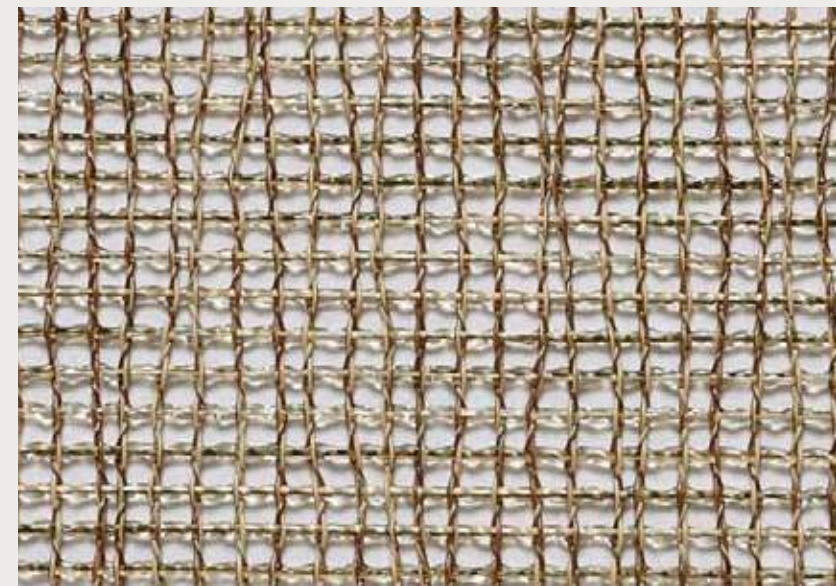

Lattice™

Custom Sizes Available

GOLD 004
☐ ☐ ☐

SHAPE		SIZE		STYLE - COLOR
☐	Rectangle	14" x 19"	36 x 48 cm	100124 - ---
☐	Rectangle*	12" x 16"	30 x 41 cm	100429 - ---
☐	Runner	14" x 72"	36 x 183 cm	100125 - ---

* Hospitality size

SHAPE		SIZE		STYLE - COLOR
☐	Rectangle	14" x 19"	36 x 48 cm	100124 - ---
☐	Rectangle*	12" x 16"	30 x 41 cm	100429 - ---
☐	Runner	14" x 72"	36 x 183 cm	100125 - ---

* Hospitality size