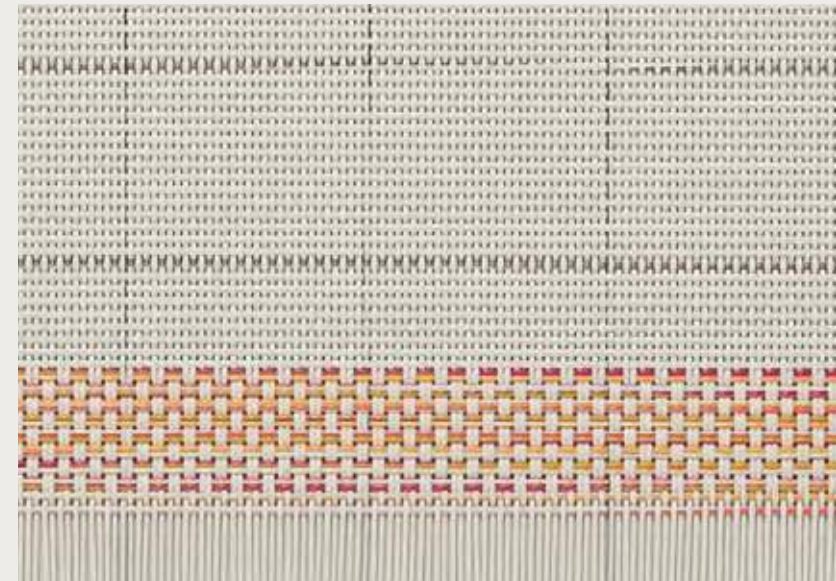

Rib Weave™

Custom Sizes Available

PEARL 004
□

SHAPE	SIZE	STYLE - COLOR
□ Rectangle	14" × 19" 36 × 48 cm	100136 - _ _ _

NATURAL/
BLUE 001

NATURAL/
ORANGE 002

SHAPE	SIZE	STYLE - COLOR
<input type="checkbox"/> Rectangle	14" x 19" 36 x 48 cm	100478 - ---