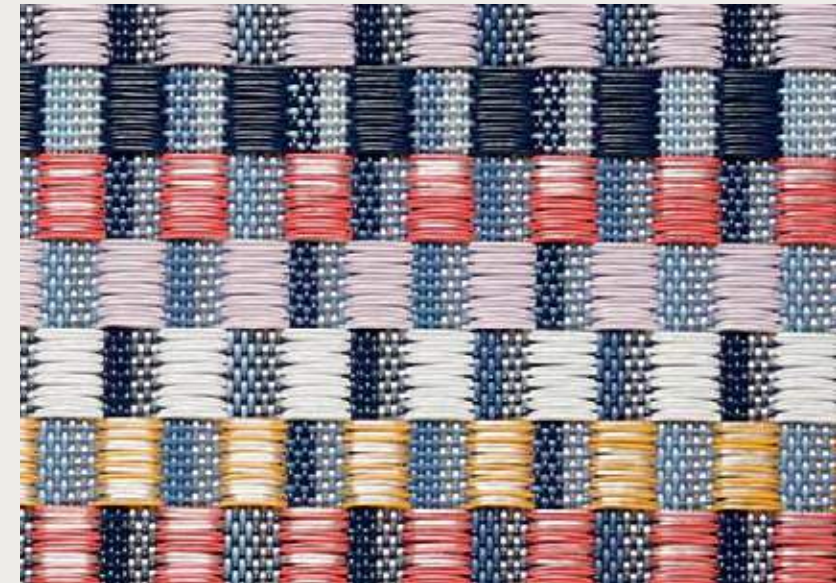

* Hospitality size

HEDDLE, Pansy

PANSY 001
□

PARADE 002
□

SHAPE	SIZE	STYLE - COLOR
□ Rectangle	14" x 19" 36 x 48 cm	100525 - ---

SHADOW 003
□

SHAPE SIZE STYLE - COLOR
□ Rectangle 14" × 19" 36 × 48 cm 100525 - ---