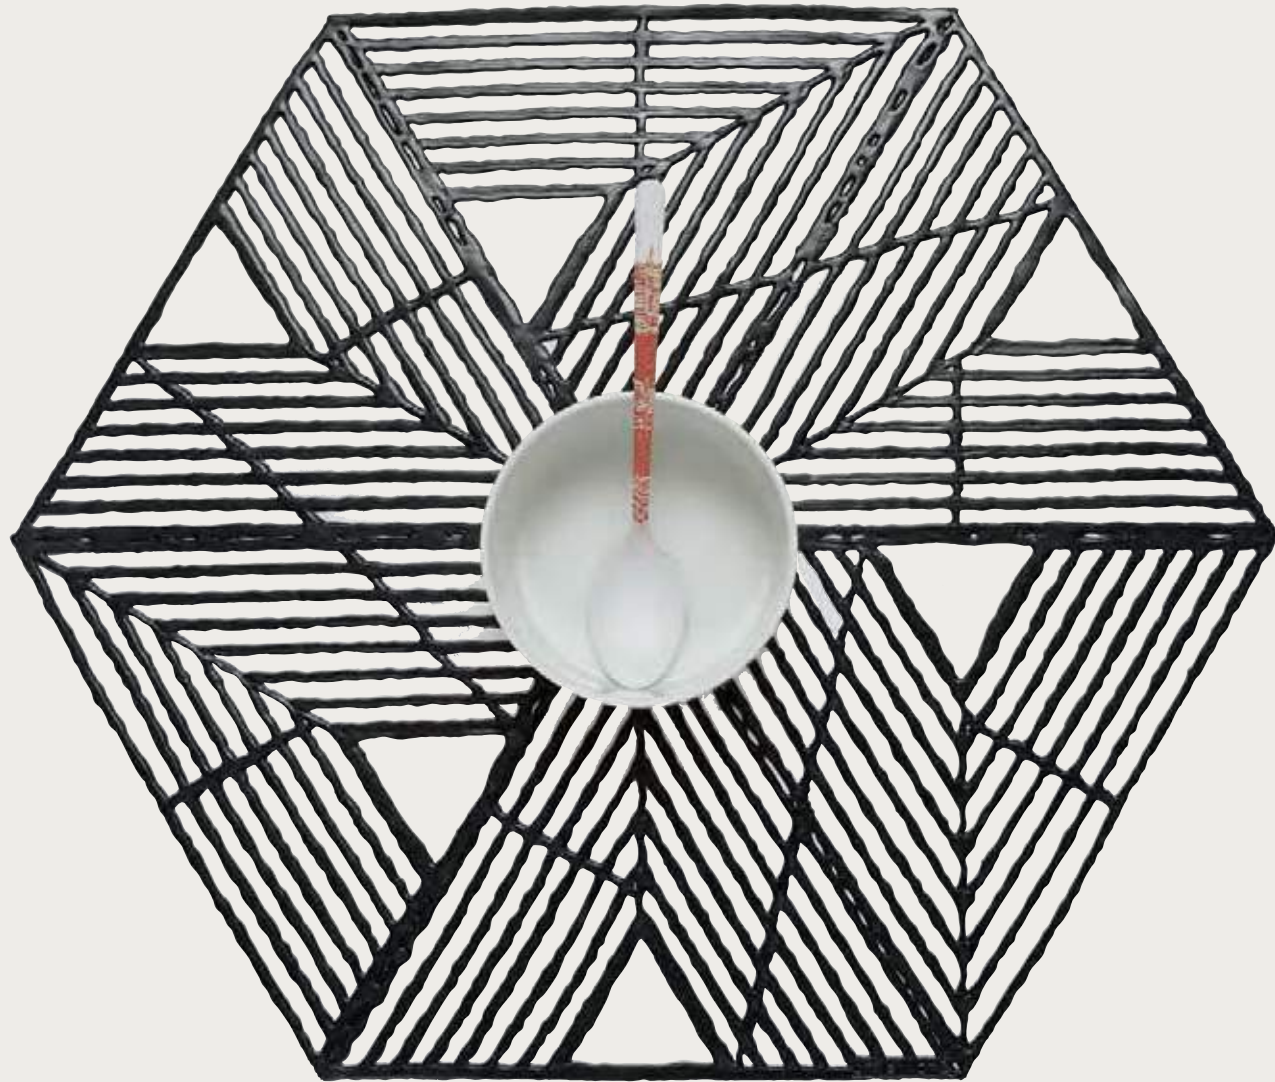

NEW

GLACIER 003
○

PORCELAIN 004
○

SHAPE
○ Round
SIZE
diam. 15" 38 cm
STYLE - COLOR
100407 - ---

SHAPE
○ Round
SIZE
diam. 15" 38 cm
STYLE - COLOR
100407 - ---

BLACK
◊

001

GUNMETAL
◊