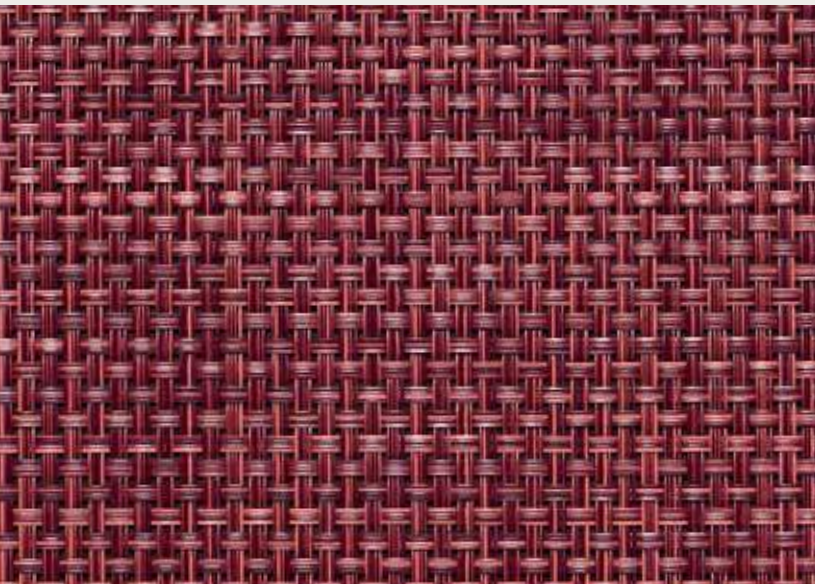

Basketweave™

Custom Sizes Available

PLUM 049
☐ ☐ ☐